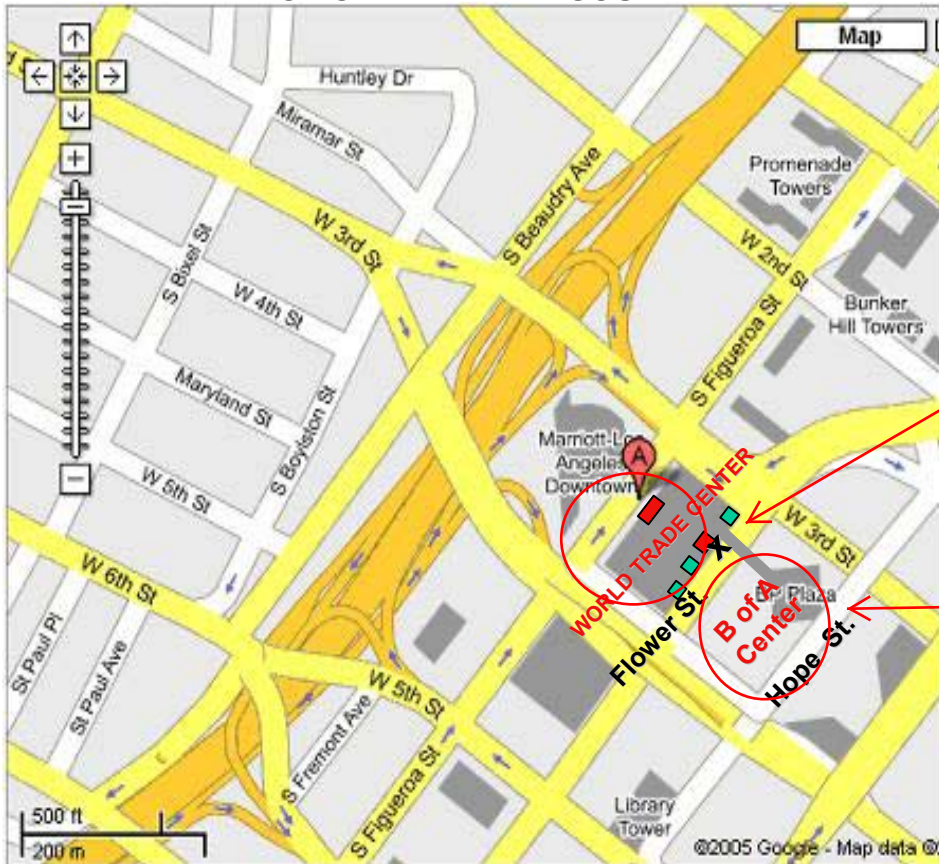

IMPORTANT NOTICE
PARKING FOR PACIFIC RESOURCE
CREDIT UNION

Validated parking for members and visitors of Pacific Resource Credit Union will be at the World Trade Center. You may use either the Figueroa St. entrance or Flower Street entrance (use the 2nd entrance from 3rd St.) and park in Levels A, B or C. Use the Garage elevator to go to Level 1. From there, you can cross the bridge over Flower Street to come to this Building.

PARKING FOR PACIFIC RESOURCE

Parking location

333 S Hope
(our location)